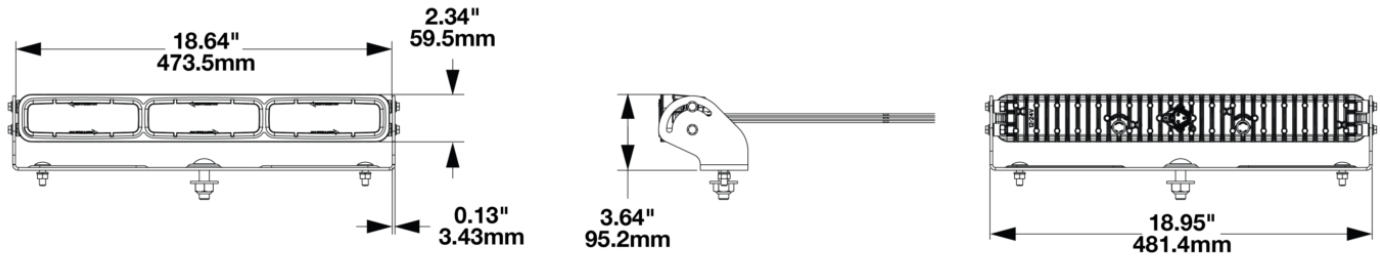

LED Warning and Safety Light - Model 529

PRODUCT INFORMATION

Description	Model 529 Big Red Stripe LED Warning and Safety Light
Height	59.50 mm / 2.34 in
Width	473.50 mm / 18.64 in
Depth	54.50 mm / 2.15 in
Shape	Rectangular
Outer Lens Material	Polycarbonate
Outer Lens Color	Clear
Housing Material	Aluminum
Housing Color	Black
Bezel Color	Black
Mounting Hardware Description	(x1) M8-1.25 x 25mm SS Carriage Bolt
Mounting Type	Pedestal
Minimum Operating Temperature	-40 °C / -40 °F
Maximum Operating Temperature	65 °C / 149 °F
Connector or Wiring	Deutsch DT04-3P
Mating Connector	Deutsch DT06-3S
Product Weight	2.85 lbs / 1.29 kgs
Shipping Weight	6.33 lbs / 2.87 kgs

PRODUCT DIMENSIONS

ELECTRICAL SPECIFICATIONS

Input Voltage	12-24V DC
Operating Voltage	9-33V DC
Transient Spike Protection	330V Peak @ 1 HZ-100 Pulses
Yellow Wire	Steady State On
White Wire	Flash 1 Hz
Black Wire	Ground
Current Draw	3.70A @ 12V DC (Keep Out Zone) 3.70A @ 12V DC (Flashing) 2.30A @ 24V DC (Keep Out Zone) 2.30A @ 24V DC (Flashing)