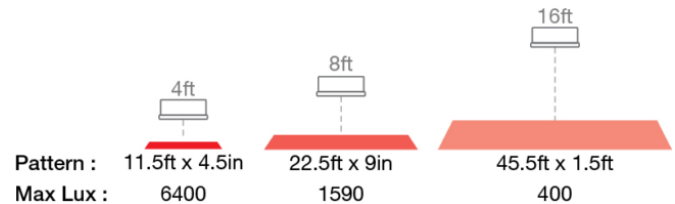

LED Warning and Safety Light - Model 529

PRODUCT INFORMATION

Description	Model 529 Big Red Stripe LED Warning and Safety Light
Height	59.50 mm / 2.34 in
Width	473.50 mm / 18.64 in
Depth	54.50 mm / 2.15 in
Shape	Rectangular
Outer Lens Material	Polycarbonate
Outer Lens Color	Clear
Housing Material	Aluminum
Housing Color	Black
Bezel Color	Black
Mounting Hardware Description	(x1) M8-1.25 x 25mm SS Carriage Bolt
Mounting Type	Pedestal
Minimum Operating Temperature	-40 °C / -40 °F
Maximum Operating Temperature	65 °C / 149 °F
Connector or Wiring	Deutsch DT04-3P
Mating Connector	Deutsch DT06-3S
Product Weight	2.85 lbs / 1.29 kgs
Shipping Weight	6.33 lbs / 2.87 kgs

REGULATORY STANDARDS COMPLIANCE

IEC IP67

IEC IP69K

Tested to ECE Reg. 10
(Radiated Emissions only)

PHOTOMETRIC SPECIFICATIONS

Raw Lumen Output	3,350
Effective Lumen Output	886
Candela Output	8,530
Beam Pattern(s)	Warning - Flashing Warning Warning - Keep Out Zone
Flash Rate 1	1 Flash/Second